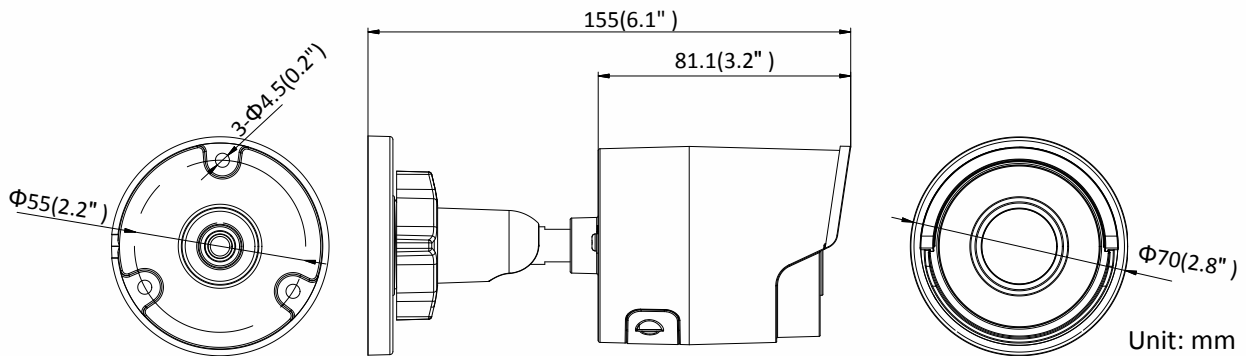

Available Model:

DS-2CD2063G0-I (2.8/4/6/8 mm)

Dimensions