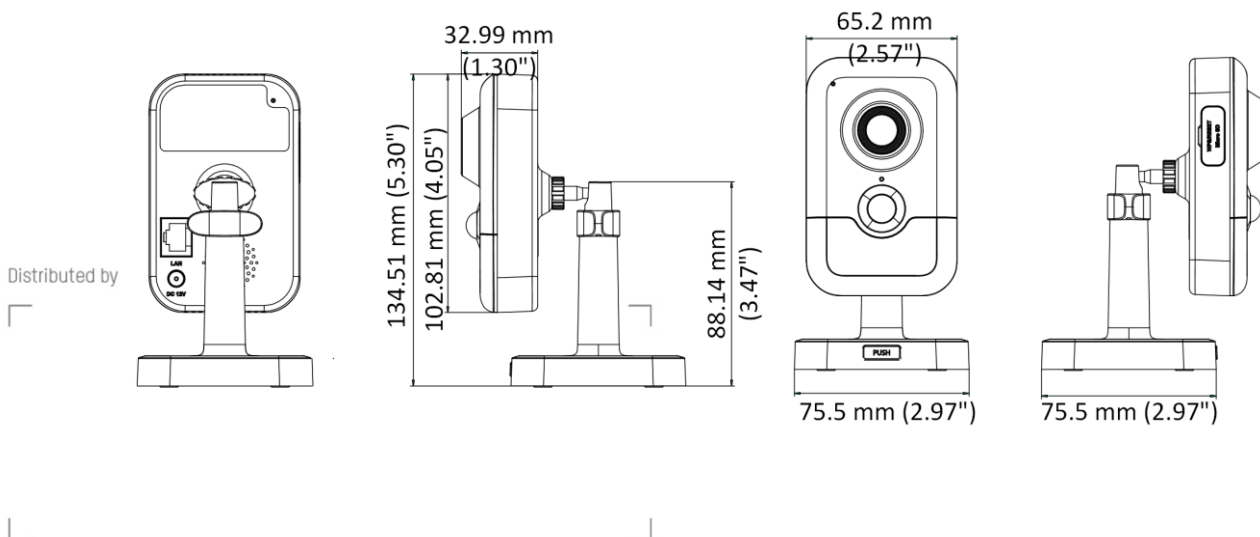

description to choose for your using environment.

This model has NO SPECIFIC PROTECTION.

Level	Description
Top-level protection	Hikvision products at this level are equipped for use in areas where professional anti-corrosion protection is a must. Typical application scenarios include coastlines, docks, chemical plants, and more.
Moderate protection	Hikvision products at this level are equipped for use in areas with moderate anti-corrosion demands. Typical application scenarios include coastal areas about 2 kilometers (1.24 miles) away from coastlines, as well as areas affected by acid rain.
No specific protection	Hikvision products at this level are equipped for use in areas where no specific anti-corrosion protection is needed.

Dimension

Distributed by

┌

└

HIKVISION®

Headquarters

No.555 Qianmo Road, Binjiang District,
Hangzhou 310051, China
T +86-571-8807-5998
overseasbusiness@hikvision.com

Hikvision USA
T +1-909-895-0400
sales.usa@hikvision.com

Hikvision Europe
T +31-23-5542770
sales.eu@hikvision.com

Hikvision UK & Ireland
T +01628-902140
sales.uk@hikvision.com

Hikvision UAE
T +971-4-4432090
salesme@hikvision.com

Hikvision Russia
T +7-495-669-67-99
saleru@hikvision.com

Hikvision Australia
T +61-2-8599-4233
salesau@hikvision.com

Hikvision Italy
T +39-0438-6902
info.it@hikvision.com

Hikvision South Africa
Tel: +27 (10) 0351172
sale.africa@hikvision.com

Hikvision Singapore
T +65-6684-4718
sg@hikvision.com

Hikvision Korea
T +82-(0)31-731-8817
sales.korea@hikvision.com

Hikvision India
T +91-22-28469900
sales@pramahikvision.com

Hikvision Brazil
T +55 11 3318-0050
Latam.support@hikvision.com

Hikvision France
T +33(0)1-85-330-450
info.fr@hikvision.com

Hikvision Spain
T +34-91-737-16-55
info.es@hikvision.com

Hikvision Poland
T +48-22-460-01-50
info.pl@hikvision.com

Hikvision Canada
T +1-866-200-6690
sales.canada@hikvision.com

Hikvision Turkey
T +90 (216)521 7070- 7074
sales.tr@hikvision.com

Hikvision Kazakhstan
T +7-727-9730667
nikia.panfilov@hikvision.ru

Hikvision Tashkent
T +99-87-1238-9438
uzb@hikvision.ru

Hikvision Indonesia
T +62-21-2933759
Sales.Indonesia@hikvision.com

Hikvision Thailand
T +662-275-9949
sales.thailand@hikvision.com

Hikvision Malaysia
T +601-7652-2413
sales.my@hikvision.com

Hikvision Vietnam
T +84-974270888
sales.vt@hikvision.com

Hikvision Hong Kong
T +852-2151-1761
info.hk@hikvision.com

Hikvision Colombia
sales.colombia@hikvision.com

05058320220627