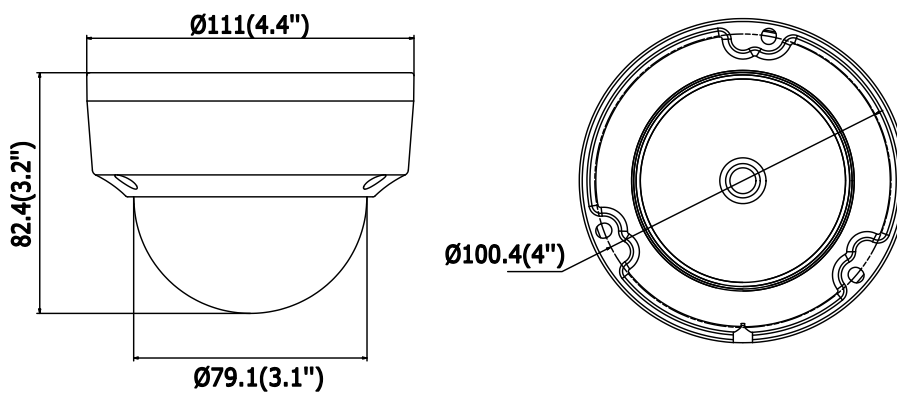

Dimensions	Camera: Φ 111 × 82.4 mm (Φ 4.4" × 3.2") Package: 134 × 134 × 108 mm (5.27" × 5.27" × 4.25")
Weight	Camera: 500 g (1.1 lb.)

Available Model

DS-2CD2185FWD-I (2.8/4/6/8/12 mm), DS-2CD2185FWD-IS (2.8/4/6/8/12 mm)

Dimension

Unit: mm (inch)

Accessory