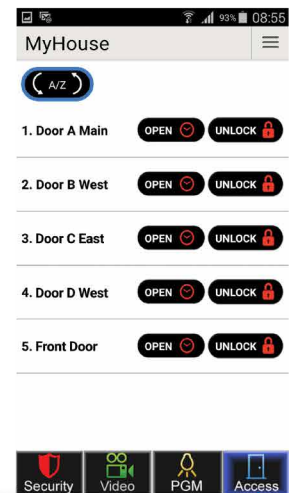

Security Event-Driven vs Traditional CCTV

Paradox's integrated solution Security / Video Verification / Surveillance / Access / Automation Systems allows event-based video recording, the efficient video tracking compared to the lengthy overloaded data of CCTV systems. Video files are attached to security events, which avoid lengthy, time-consuming searches. Files provide -3 seconds pre-alarm, file lengths are 20 seconds to 3 minutes.

HD88 files are attached to the security events for easy management. In the case of an alarm, 2 high-resolution pictures are sent to CMS, 3 seconds pre-alarm and 1 second after detection, as well as 20 seconds low-resolution 380p for a fast view of an event.

Insite GOLD – Android, iOS

The HD88 is programmed and managed easily and conveniently by the Insite GOLD smartphone application. Push notifications will indicate activity in the system. Events can be viewed, uploaded and stored. Permitted users may access site camera to view VOD for live streaming. Programmable outputs can be controlled from the Insite GOLD application and supported by Android and iOS.