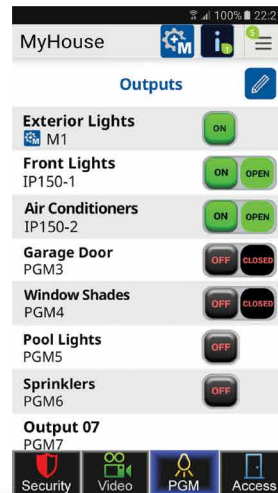

Security Event-Driven vs Traditional CCTV

Paradox's integrated solution Security / Video Verification / Surveillance / Access / Automation Systems allows event-based video recording, the efficient video tracking compared to the lengthy overloaded data of CCTV systems. Video files are attached to security events, which avoid lengthy, time-consuming searches. Files provide -3 seconds pre-alarm, file lengths are 20 seconds to 3 minutes.

HD88 files are attached to the security events for easy management. In the case of an alarm, 2 high-resolution pictures are sent to CMS, 3 seconds pre-alarm and 1 second after detection, as well as 20 seconds low-resolution 380p for a fast view of an event.

Insite GOLD – Android, iOS

The HD88 is programmed and managed easily and conveniently by the Insite GOLD smartphone application. Push notifications will indicate activity in the system. Events can be viewed, uploaded and stored. Permitted users may access site camera to view VOD for live streaming. Programmable outputs can be controlled from the Insite GOLD application and supported by Android and iOS.