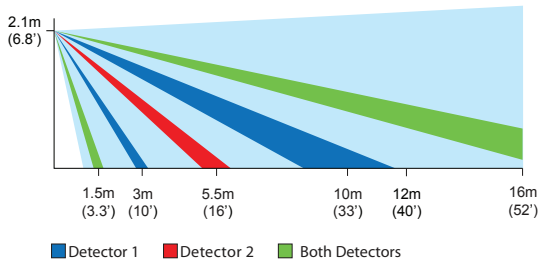

Detector Beam Patterns

TOP VIEW:

Camera View

SIDE VIEW:

Camera View

Detector 1 Detector 2 Both Detectors

Technical Specifications

Image resolution	1280 x 720p
Image sensor type	1.4 megapixels, CMOS sensor, 7V / LUX,Sec
Streaming video	720p H.264 10 FPS
HD audio	16 bit, 24 KHz sampling rate, 32 Kb/s mono
Internet bandwidth	1 Mb/s minimum
Pre-event recording	-3.0 sec. pre-trigger
Internal storage	15 minutes alarm and 15 minutes ROT / VOD File length - 10 sec. 3 min. detection dependent
PIR sensor / lens	2x dual element / Mironel lens
Pet Immunity	True Paradox Pet Immune
Detection speed	0.2 m/s to 2.5 m/s (0.6 ft/s to 11.5 ft/s)
Angle view (camera)	91° (V) x 110° (H)
Coverage	12 x 12m (40 x 40 ft)
SD card socket	16 GB up to 256 GB
Installation height	2.1m - 2.7m (7 ft - 9 ft)
Installation options	Wall, HD88 bracket optional
Voltage input	12 to 16 Vdc
Current consumption	250 mA - IR illumination OFF @ 13.8V 350 mA - IR illumination ON @ 13.8V
Operating temperature	-40 °C to +60 °C (-40 °F to 140 °F) (Heated in cold temperatures)
Unit size (H x W x D)	16.8 x 6.8 x 7.4 cm (6.6 x 2.7 x 2.9 in.)