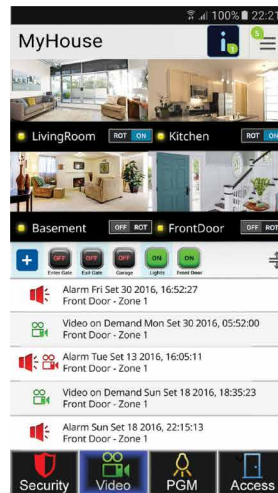

Security Event-Driven vs Traditional CCTV

Paradox's integrated solution Security / Video Verification / Surveillance / Access / Automation Systems allows event-based video recording, the efficient video tracking compared to the lengthy overloaded data of CCTV systems. Video files are attached to security events, which avoid lengthy, time-consuming searches. Files provide -3 seconds pre-alarm, file lengths are 20 seconds to 3 minutes.

HD88 files are attached to the security events for easy management. In the case of an alarm, 2 high-resolution pictures are sent to CMS, 3 seconds pre-alarm and 1 second after detection, as well as 20 seconds low-resolution 380p for a fast view of an event.

Insite GOLD – Android, iOS

The HD88 is programmed and managed easily and conveniently by the Insite GOLD smartphone application. Push notifications will indicate activity in the system. Events can be viewed, uploaded and stored. Permitted users may access site camera to view VOD for live streaming. Programmable outputs can be controlled from the Insite GOLD application and supported by Android and iOS.