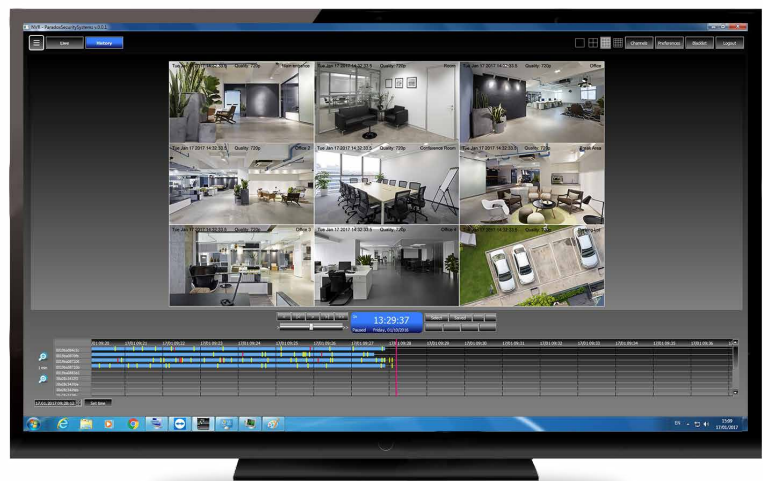

NVR Local Streaming / Recording PC Software (Third quarter 2018)

The PC encrypted software offers CCTV DVR capabilities for local NVR recording and playback of up to 16 cameras with full event marking on the recorded videos and next event play buttons. Recordings can easily be searched, highlighted and saved from main recordings. Video files can be recorded and played only by our software, so files can be presented as unmodified legally. Export of video files is also available. Requires a paid site in Swan server.