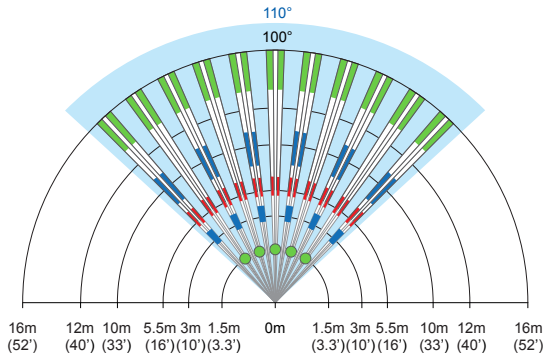

Detector Beam Patterns

TOP VIEW:

Camera View

SIDE VIEW:

Camera View

Detector 1 Detector 2 Both Detectors

Technical Specifications

Image resolution	1280 x 720p
Image sensor type	1.4 megapixels, CMOS sensor, 7V / LUX,Sec
Streaming video	720p H.264 10 FPS
HD audio	16 bit, 24 KHz sampling rate, 32 Kb/s mono
Internet bandwidth	1 Mb/s minimum
Pre-event recording	-3.0 sec. pre-trigger
Internal storage	15 minutes alarm and 15 minutes ROT / VOD File length - 10 sec. 3 min. detection dependent
PIR sensor / lens	2x dual element / Mironel lens
Pet Immunity	True Paradox Pet Immune
Detection speed	0.2 m/s to 2.5 m/s (0.6 ft/s to 11.5 ft/s)
Angle view (camera)	91° (V) x 110° (H)
Coverage	12 x 12m (40 x 40 ft)
SD card socket	16 GB up to 256 GB
Installation height	2.1m - 2.7m (7 ft - 9 ft)
Installation options	Wall, HD88 bracket optional
Voltage input	12 to 16 Vdc
Current consumption	250 mA - IR illumination OFF @ 13.8V 350 mA - IR illumination ON @ 13.8V
Operating temperature	-40 °C to +60 °C (-40 °F to 140 °F) (Heated in cold temperatures)
Unit size (H x W x D)	16.8 x 6.8 x 7.4 cm (6.6 x 2.7 x 2.9 in.)