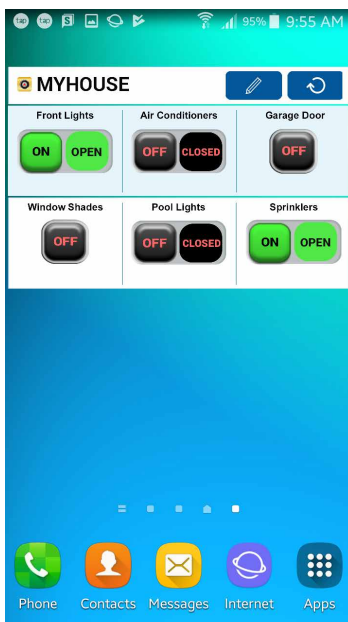

Connectivity is ensured by Paradox's Swan servers and Insite GOLD Android / iOS one-stop solution application.

Paradox's one-stop solution fits residential or business protection needs, with one installation and application to manage and use.

Alarm

Manage your system including arm / disarm, view partitions and respond to system alarms and panics.

Video

Watch live streaming videos, manage Record on Demand (ROD) and Record on Trigger (ROT), share videos.