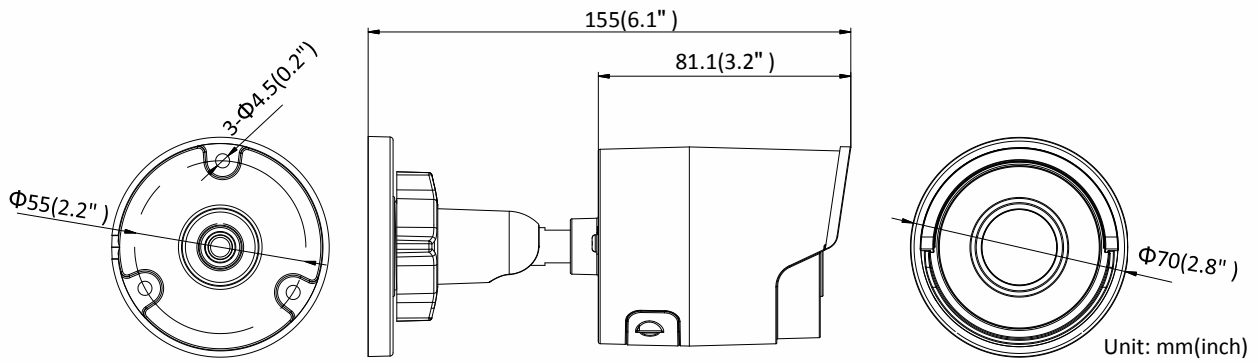

Dimension

Accessory

Distributed by

HIKVISION®

Headquarters

No.555 Qianmo Road, Binjiang District,
Hangzhou 310051, China
T +86-571-8807-5998
overseasbusiness@hikvision.com

Hikvision USA
T +1-909-895-0400
sales.usa@hikvision.com

Hikvision Italy
T +39-0438-6902
info.it@hikvision.com

Hikvision Singapore
T +65-6684-4718
sg@hikvision.com

Hikvision Africa
T +27 (0) 0351172
sale.africa@hikvision.com

Hikvision Europe
T +31-23-55-42-770
info.eu@hikvision.com

Hikvision France
T +33(0)1-85-330-450
info.fr@hikvision.com

Hikvision Oceania
T +61-2-8599-4233
salesau@hikvision.com

Hikvision Hong Kong
T +852-2151-1761

Hikvision Middle East
T +971-4-8816086
salesme@hikvision.com

Hikvision Spain
T +34-91-737-16-55
info.es@hikvision.com

Hikvision Canada
T +1-909-895-0400
sales.usa@hikvision.com

Hikvision Russia
T +7-495-669-67-99
saleru@hikvision.com

Hikvision Poland
T +48-22-460-01-50
poland@hikvision.com

Hikvision Korea
T +82-31-731-8841
sales.korea@hikvision.com

Hikvision India
T +91-22-28469900
sales@pramahikvision.com

Hikvision UK
T +01628-902140
support.uk@hikvision.com

Hikvision Brazil
T +55 11 3318-0050
Latam.support@hikvision.com